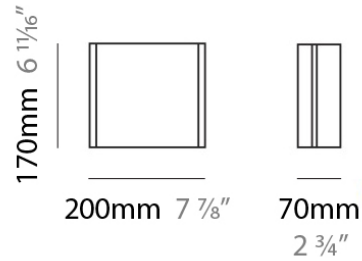

FLIGHT SURFACE

D83055

GENERAL

Series: Flight
Brand: Panzeri
Division: Design
Mounting Type: Surface
Mounting Location: Wall
Subcategory: Ambient

PHYSICAL

Shape: Rectangle
Length (mm): 200
Length (in): 7 ¾
Height (mm): 170
Height (in): 6 ¾
Extension (mm): 70
Extension (in): 2 ¾
Light Distribution: Omnidirectional
Weight (kg): 1.23
Weight (lbs): 2.7
Diffuser: Opaline Glass
Fixture Finish: NIC
Fixture Material: Glass / Aluminum

ELECTRICAL

Number of Lamps: 1
Lamp Type: LED Retrofit
Lamp Shape: T3
Bulb Included: Bulb Not Included
Total Output Wattage (W): 15
Max. Wattage Per Lamp (W): 15
Lamp Base: RSC
Input Voltage (V): 120

LED

OPTICAL

RATINGS AND CERTIFICATIONS

Certified By: CSA Certified to UL and CSA Standards
IP rating: IP20